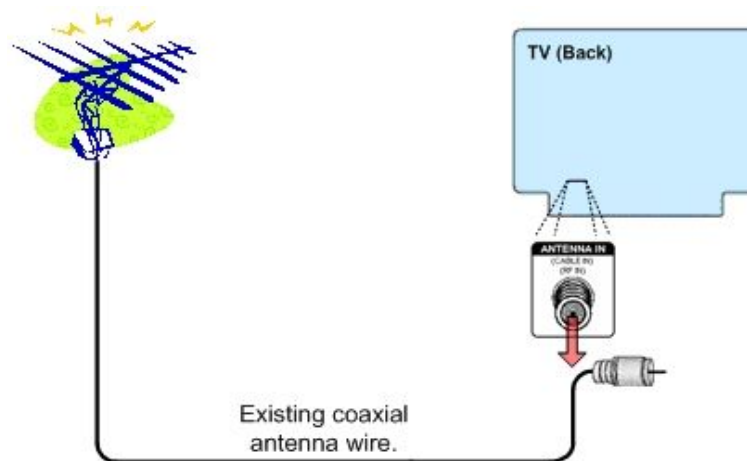

401 Plainfield Road Darien IL 60561

630/887-8760 ippl.info | facebook.com/ipplinfo | twitter.com/ipplinfo

HD Antenna Over-The-Air (OTA)

- Cost: \$12-150
- Indoor/Outdoor
- Directional/Omni Directional
- Pros: Up to 50 free channels or more
- Cons: Limited content, signal/location based programming
- Amplifier- amplifies the signal
- Filter - blocks 3G & 4G wireless signal to improve TV reception